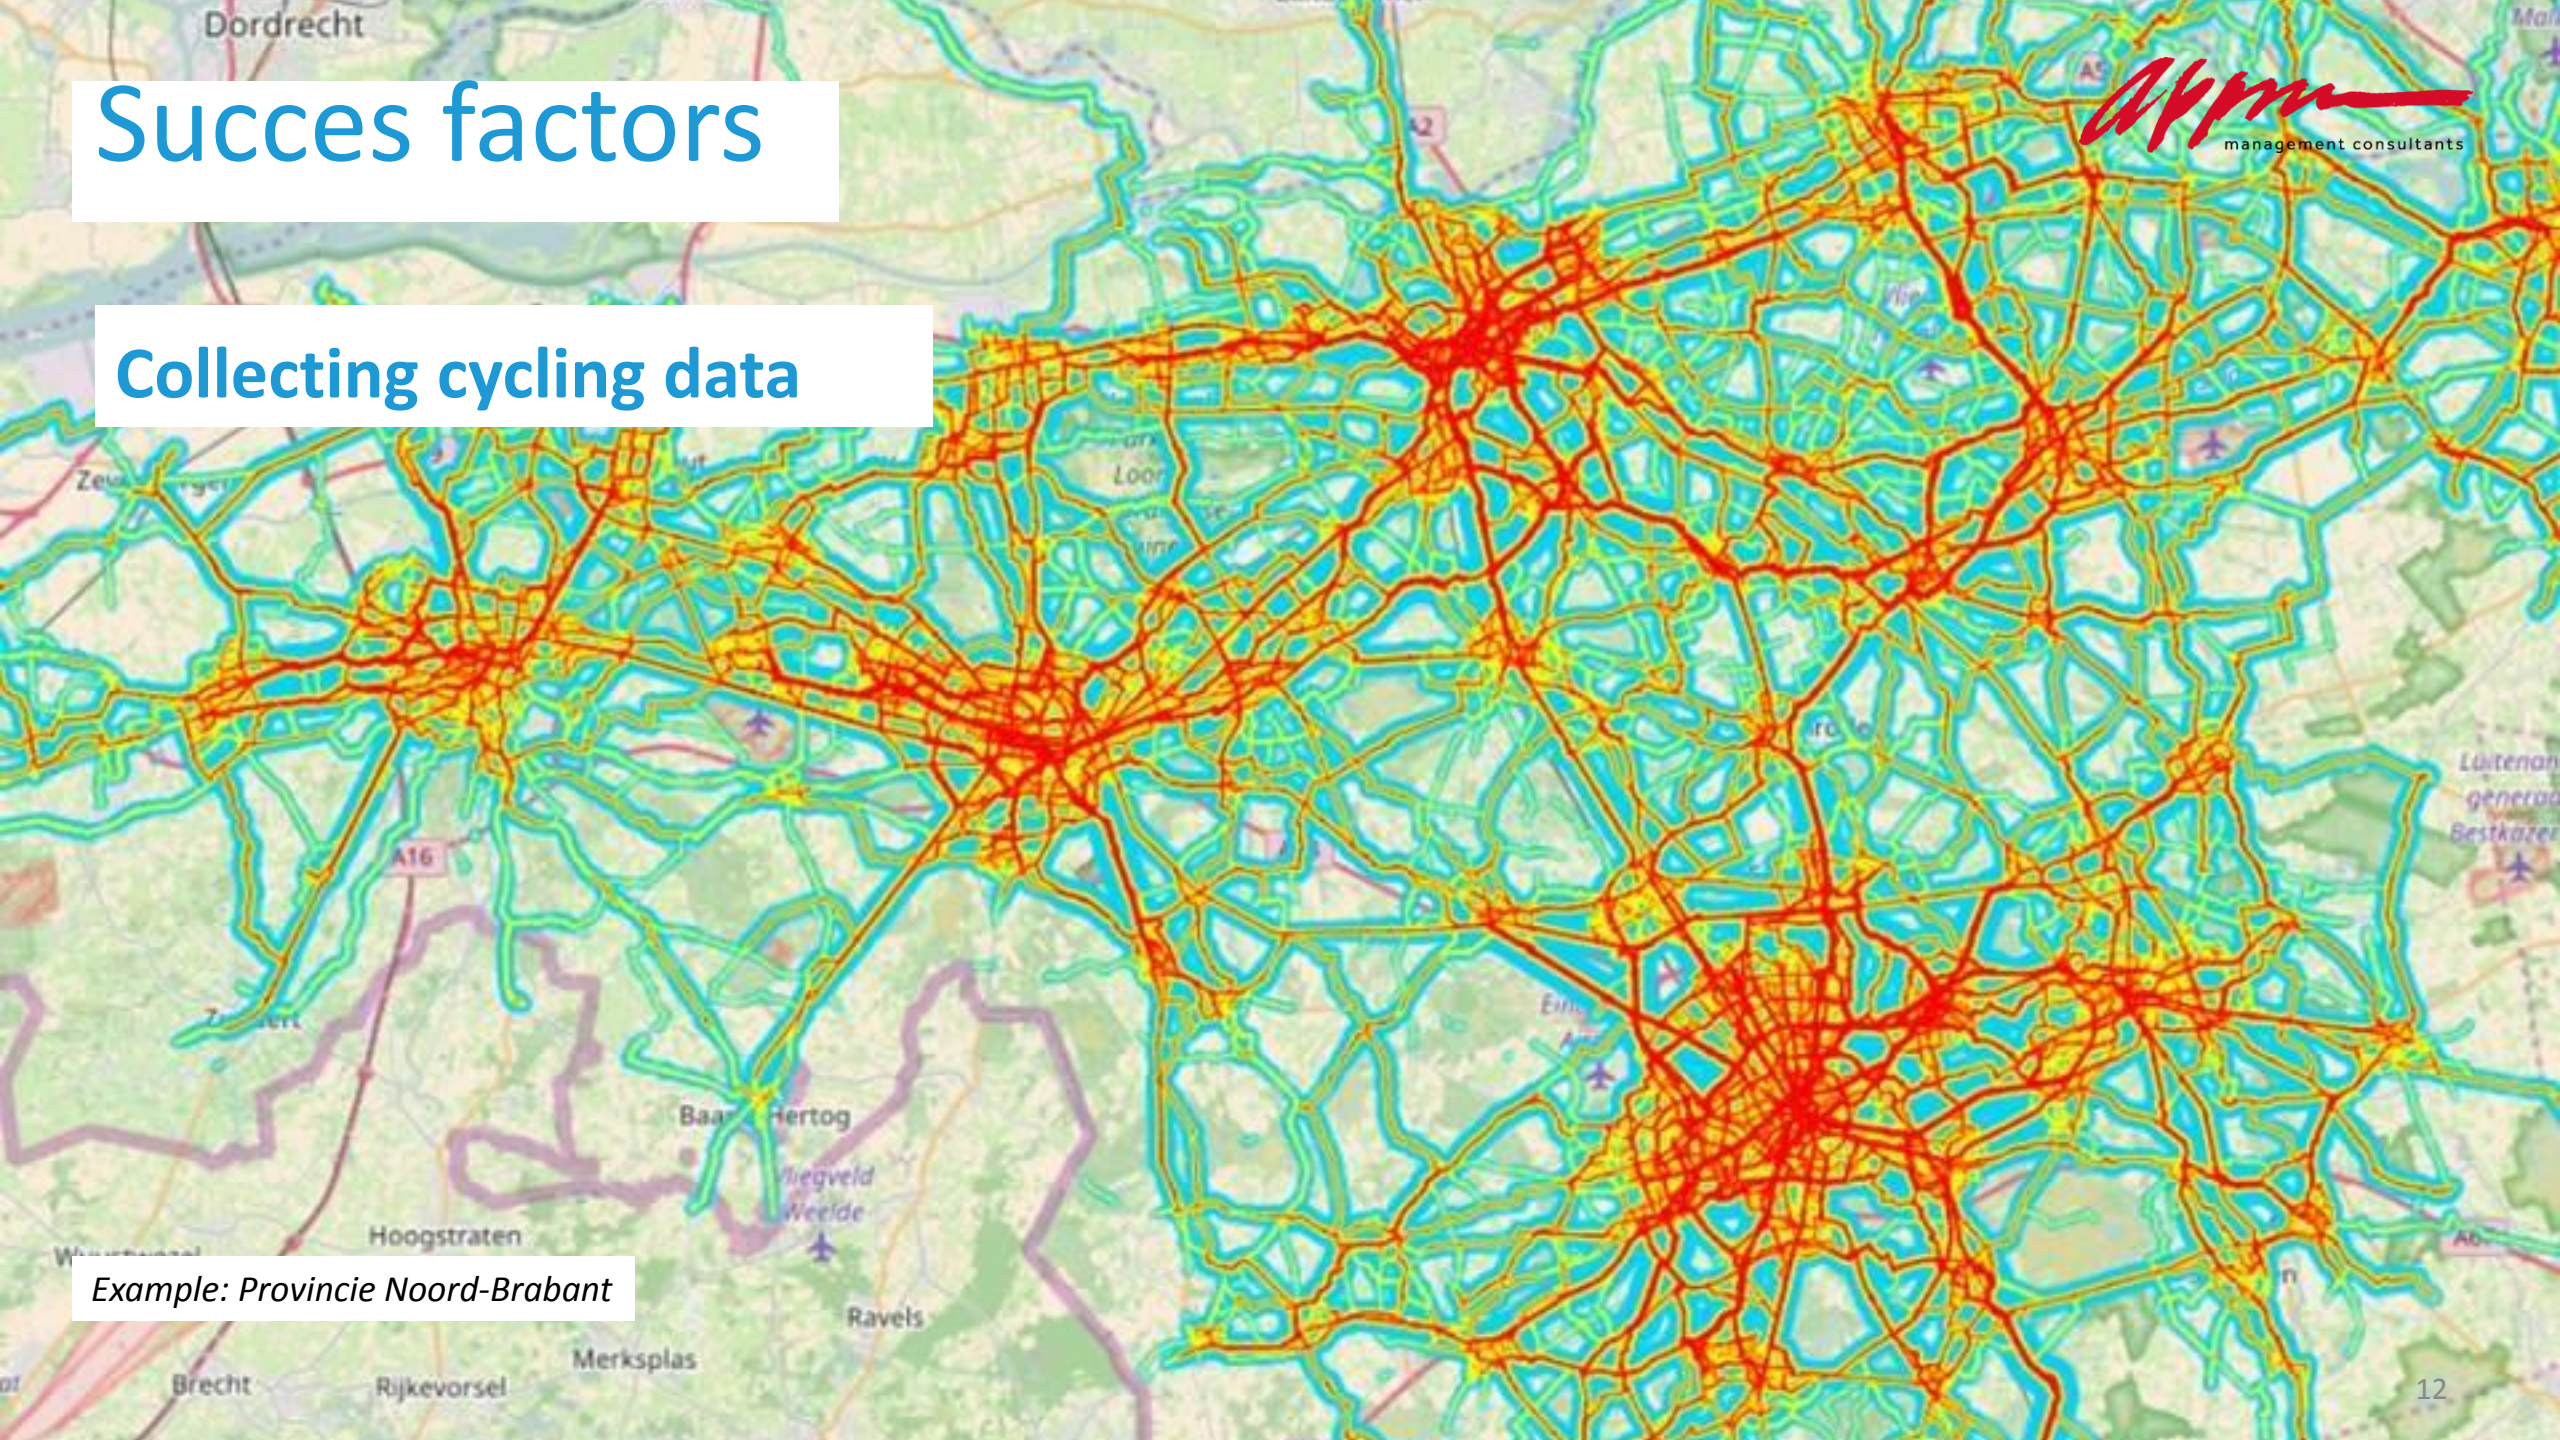

Succes factors

Collecting cycling data

Example: Provincie Noord-Brabant