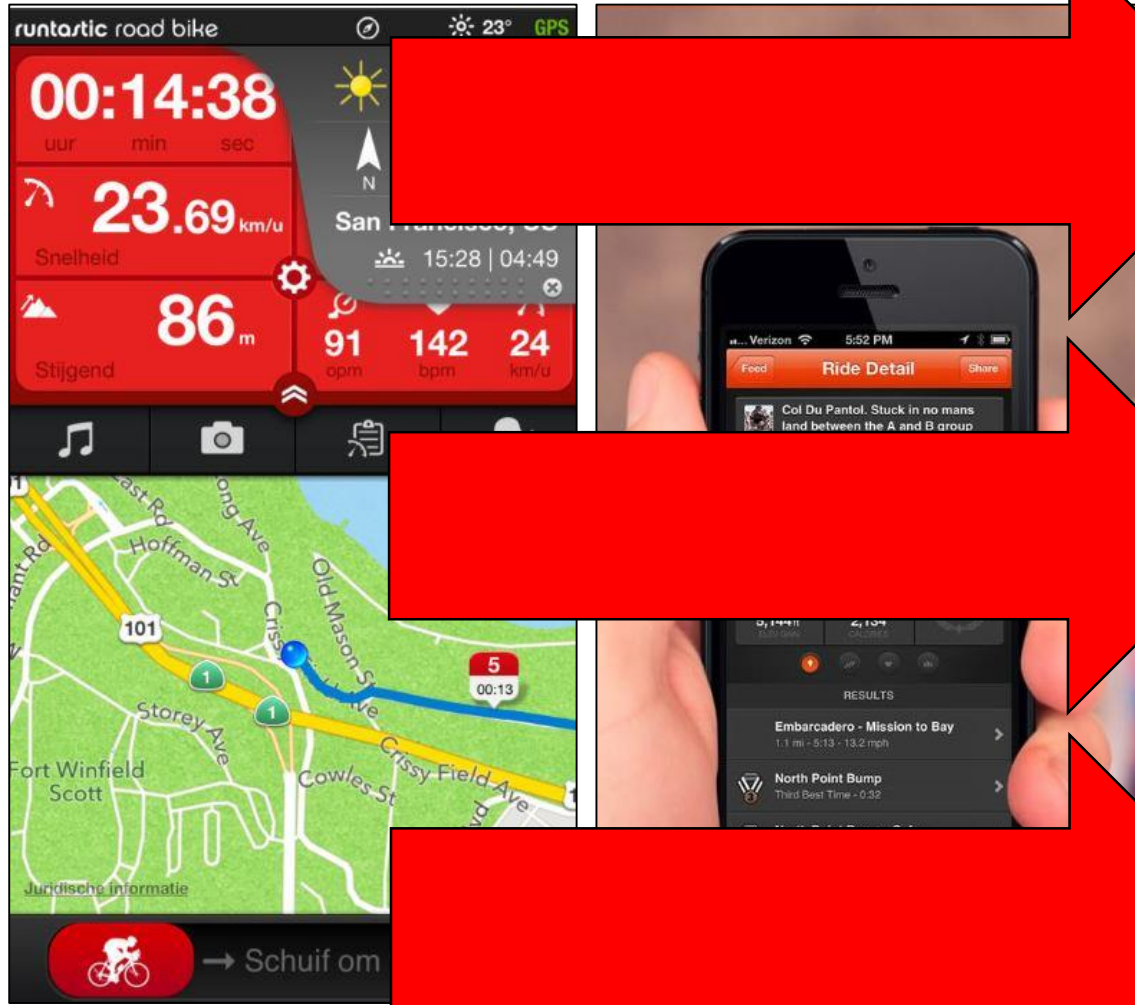

Recreational