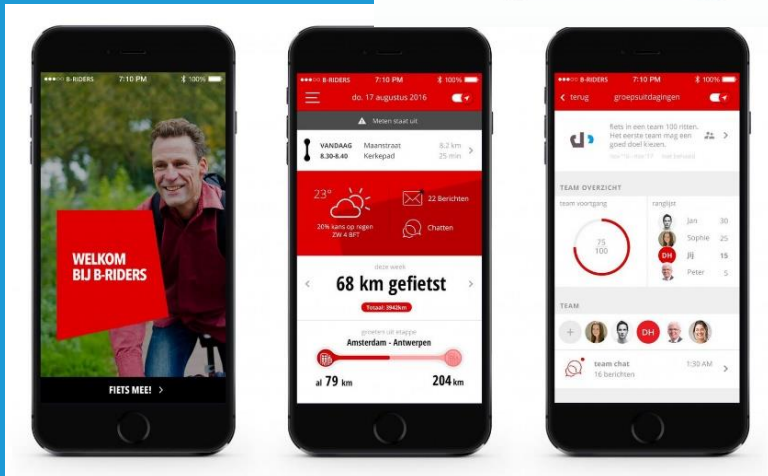

Recreational

Commuting

Alpm
management consultants

Campaigns & apps

Common features

Success factors

Guiding behaviour

Success factors

Geographicly marked area

Success factors

Growth model

App Store

Google Play

Success factors

Keep it simple

Succes factors

Outbalance expertises

Keeping it interesting

VELO-CITY 2017
THE FREEDOM OF CYCLING
ARNHEM-NIJMEGEN, JUNE 13-16