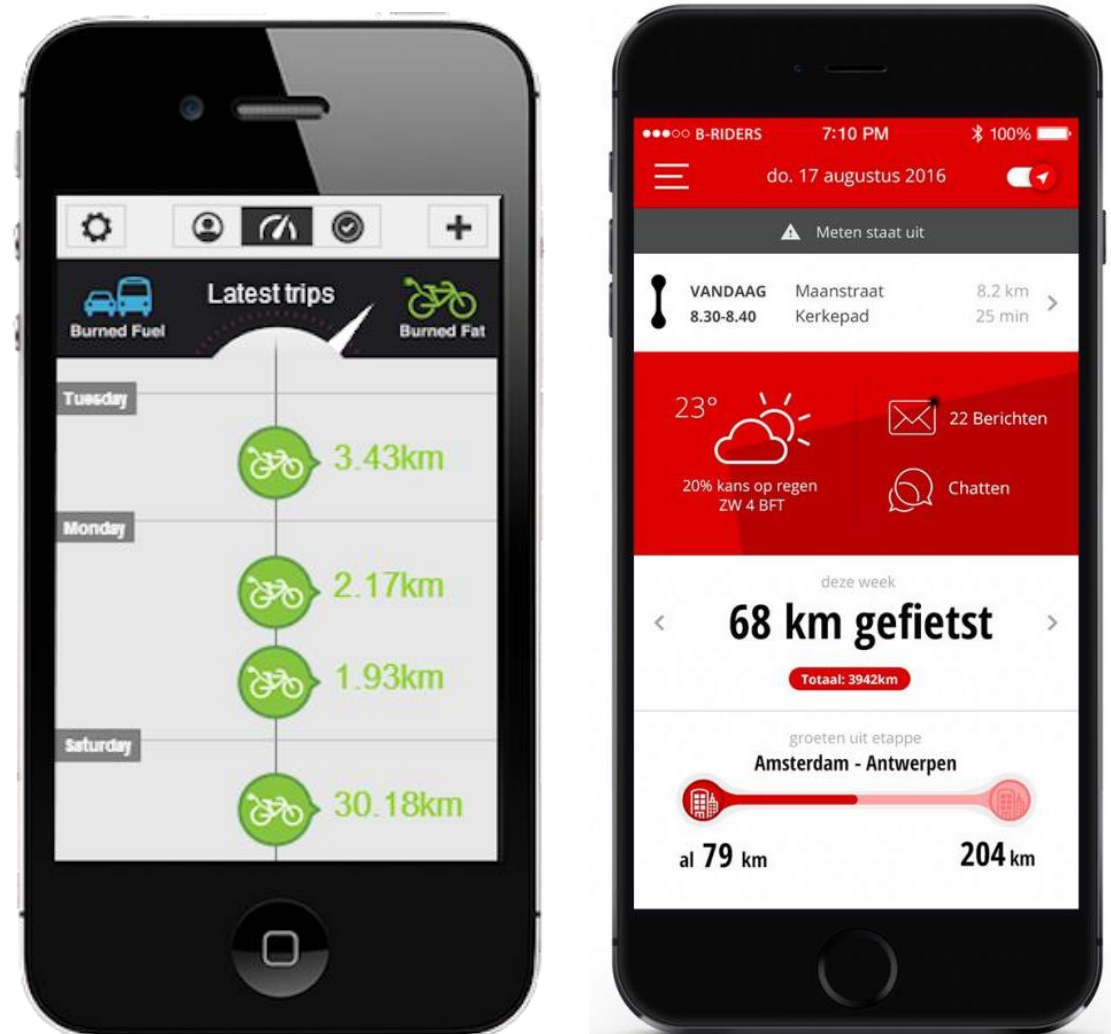

Recreational

Commuting

Alpm
management consultants

Campaigns & apps

Common features

Success factors

Guiding behaviour

Success factors

Geographicly marked area

Success factors

Growth model

App Store

Google Play

Success factors

Keep it simple

Succes factors

Collecting cycling data

Example: Provincie Noord-Brabant

Success factors

Monitoring tool

THIS ONE RUNS ON FAT AND SAVES YOU MONEY

THIS ONE RUNS ON MONEY AND MAKES YOU FAT

Challenges

Reinventing the wheel

Outbalance expertises

Keeping it interesting

VELO-CITY 2017
THE FREEDOM OF CYCLING
ARNHEM-NIJMEGEN, JUNE 13-16