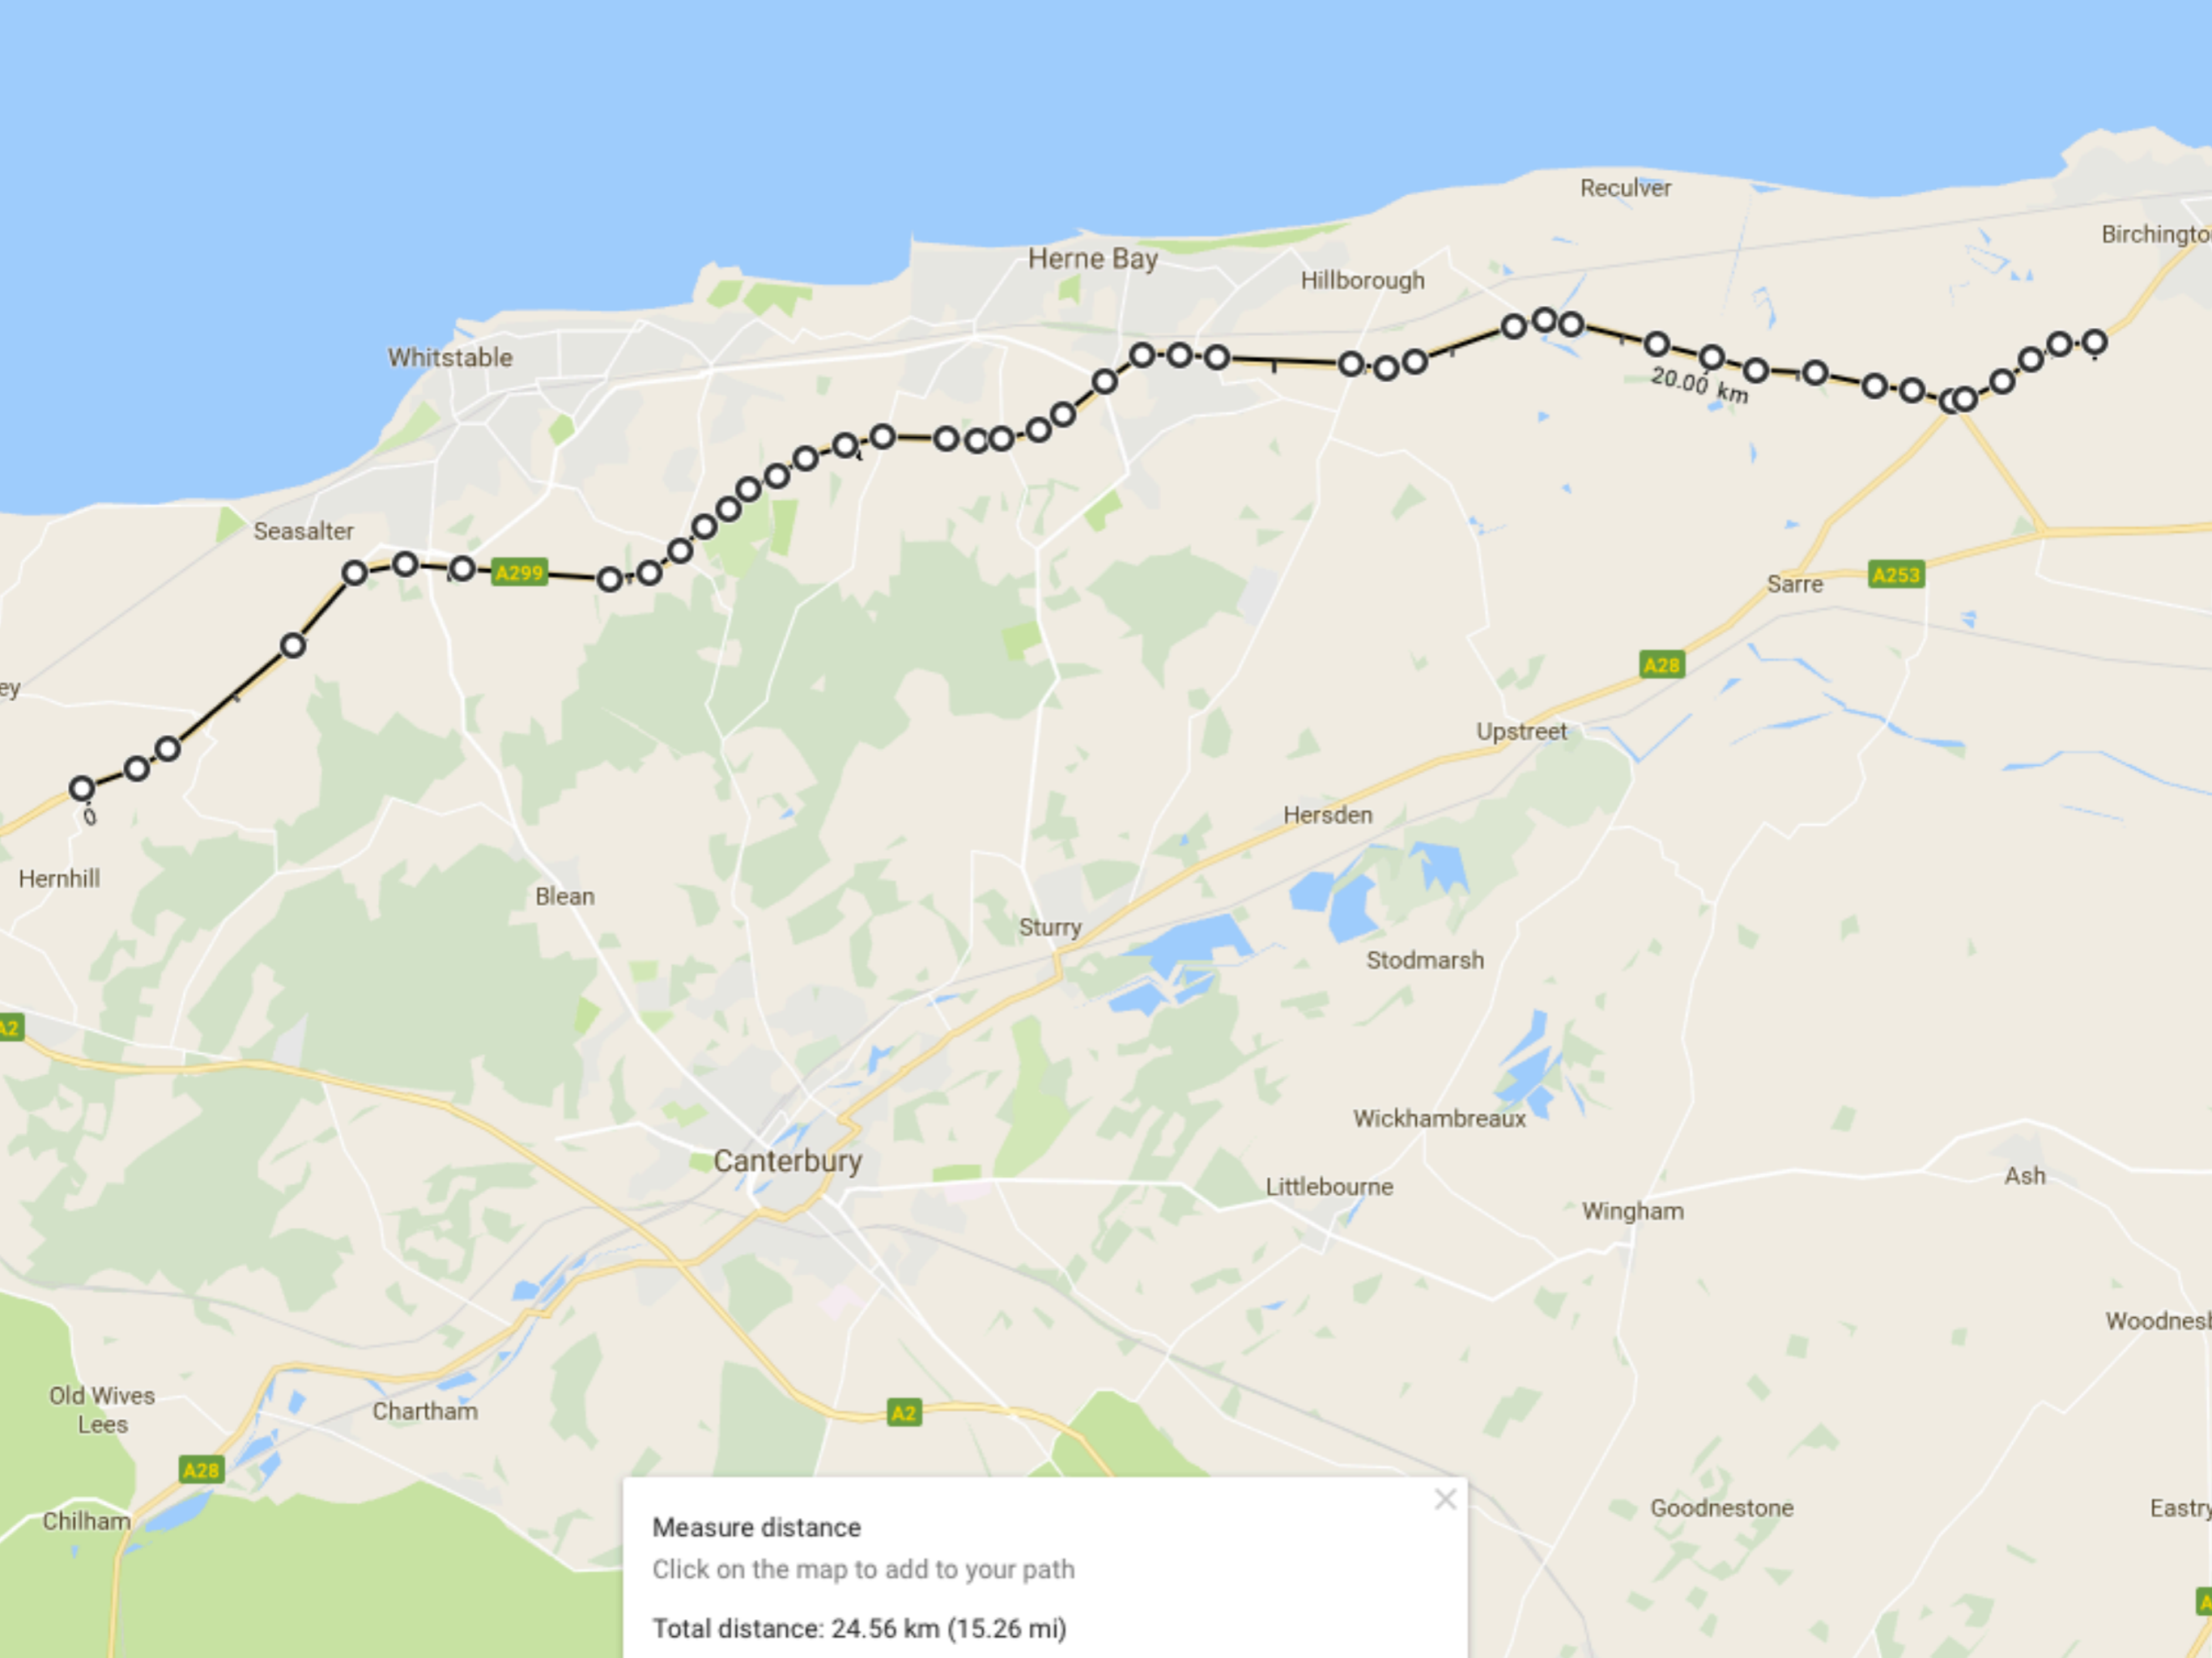

A24

©2015 Google

©2015 Google

©2015 Google

A28X

Canterbury Rd

A28

Canterbury Rd

20.00 km

Measure distance ✕

Click on the map to add to your path

Total distance: 24.56 km (15.26 mi)

Cycle Track

A127

A127

Southend Arterial Road

A127

SOUTHEND ARTERIAL ROAD

Southend Arterial Road

Cycle Track

68

Drain

FP

FP

{ 8001
· 32

Drain

Kickstarter campaign is LIVE!
<https://www.kickstarter.com/projects/carltonreid/lets-rescue-britains-145,689-views>
145,689 views
SHARE EDIT

1930s cycleways

- 🚲 Lostock Road, Manchester
- 🚲 Durham Road, Sunderland
- 🚲 Great North Road cycleway, Nevilles Cro...
- 🚲 Southend Arterial Road – Romford to So...
- 🚲 Great West Road cycleway
- 🚲 Western Avenue cycleway
- 🚲 London Road, nr Chelmsford
- 🚲 Colnbrook By-Pass
- 🚲 Swaffham to Dereham, A47, 15 mile cycl...
- 🚲 Bushey Road, Wimbledon
- 🚲 Euxton Lane, Euxton
- 🚲 Kenilworth Road cycle track
- 🚲 A2, Hollywood, Northern Ireland
- 🚲 Crawley by-pass
- 🚲 Northern bypass road, Wolvercote
- 🚲 "Town Planning Road No. 4", Raynesway,...
- 🚲 Treforest, A470
- 🚲 Cymbeline Way, Colchester
- 🚲 Longforgan
- 🚲 Chertsey Road, Twickenham
- 🚲 Woodford Avenue
- 🚲 St. Helier, Morden
- 🚲 Bellsdyke
- 🚲 Chester Road, Erdington