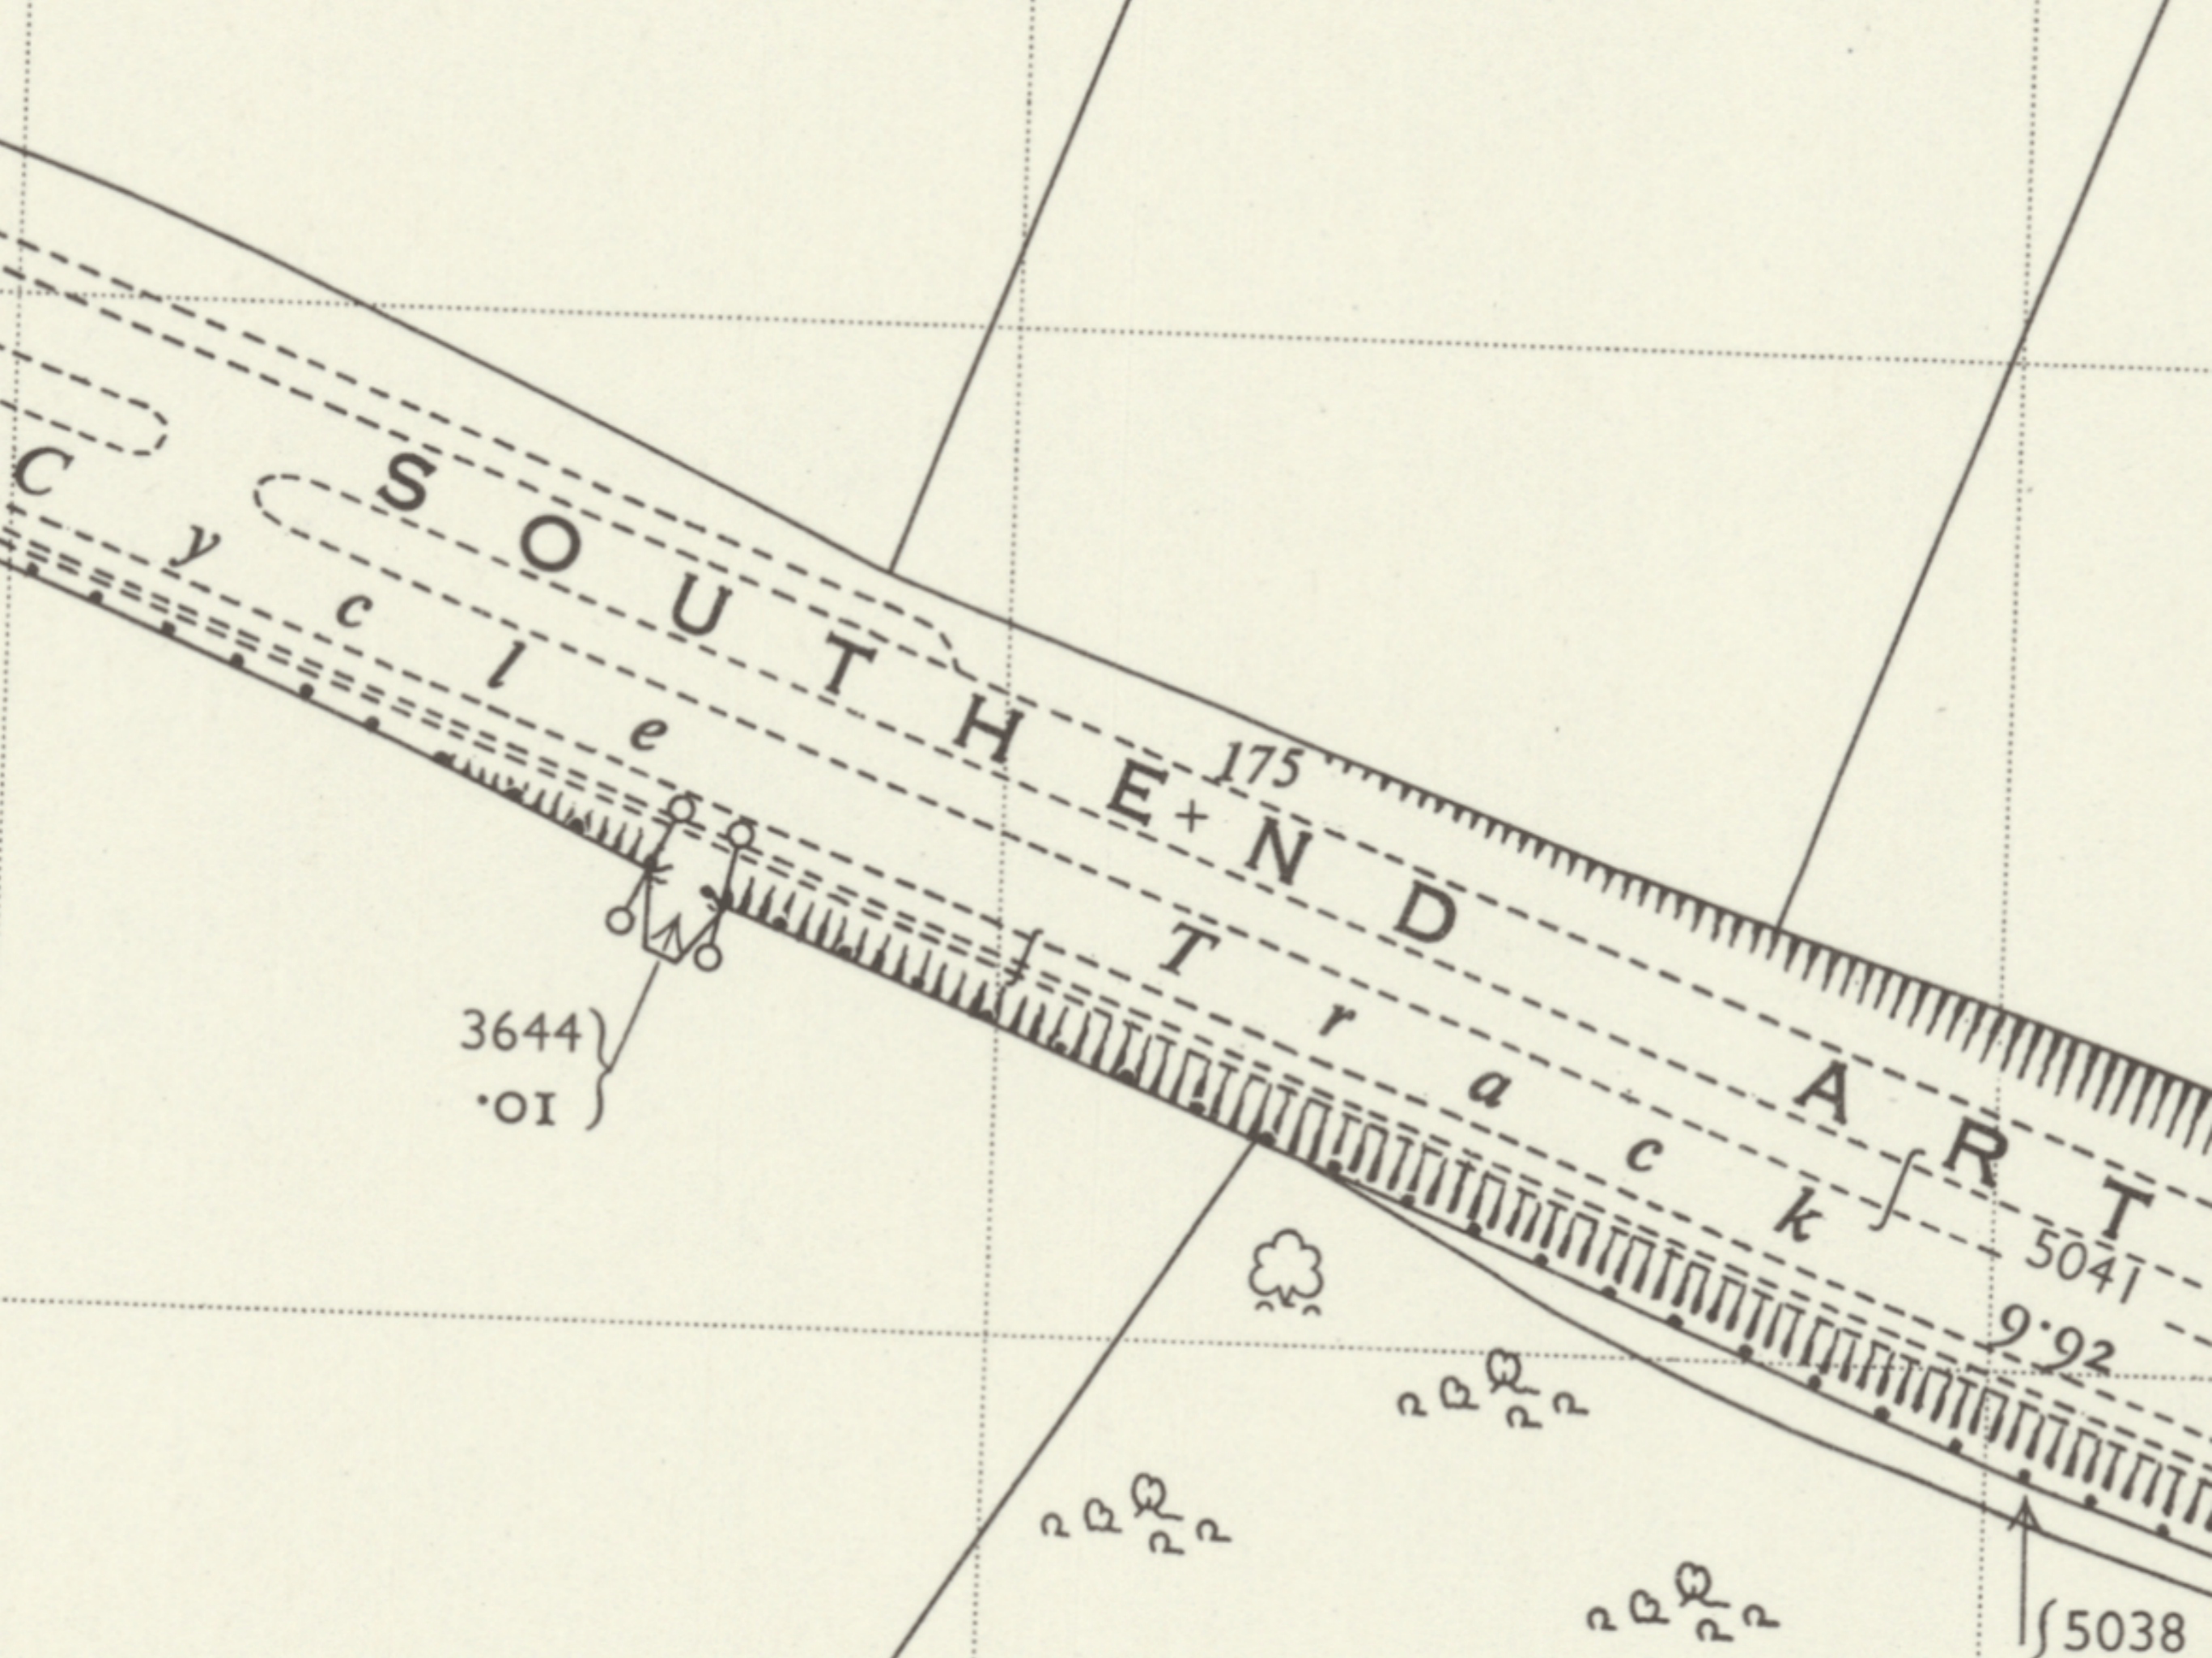

20.00 km

Measure distance ✕

Click on the map to add to your path

Total distance: 24.56 km (15.26 mi)

Cycle Track

A127

A127

Southend Arterial Road

A127

SOUTHEND ARTERIAL ROAD

Southend Arterial Road

Cycle Track

68

Drain

FP

FP

{ 8001
· 32

Drain

Kickstarter campaign is LIVE!
<https://www.kickstarter.com/projects/carltonreid/lets-rescue-britains-145,689-views>
145,689 views
SHARE EDIT

1930s cycleways

- 🚲 Lostock Road, Manchester
- 🚲 Durham Road, Sunderland
- 🚲 Great North Road cycleway, Nevilles Cro...
- 🚲 Southend Arterial Road – Romford to So...
- 🚲 Great West Road cycleway
- 🚲 Western Avenue cycleway
- 🚲 London Road, nr Chelmsford
- 🚲 Colnbrook By-Pass
- 🚲 Swaffham to Dereham, A47, 15 mile cycl...
- 🚲 Bushey Road, Wimbledon
- 🚲 Euxton Lane, Euxton
- 🚲 Kenilworth Road cycle track
- 🚲 A2, Hollywood, Northern Ireland
- 🚲 Crawley by-pass
- 🚲 Northern bypass road, Wolvercote
- 🚲 "Town Planning Road No. 4", Raynesway,...
- 🚲 Treforest, A470
- 🚲 Cymbeline Way, Colchester
- 🚲 Longforgan
- 🚲 Chertsey Road, Twickenham
- 🚲 Woodford Avenue
- 🚲 St. Helier, Morden
- 🚲 Bellsdyke
- 🚲 Chester Road, Erdington